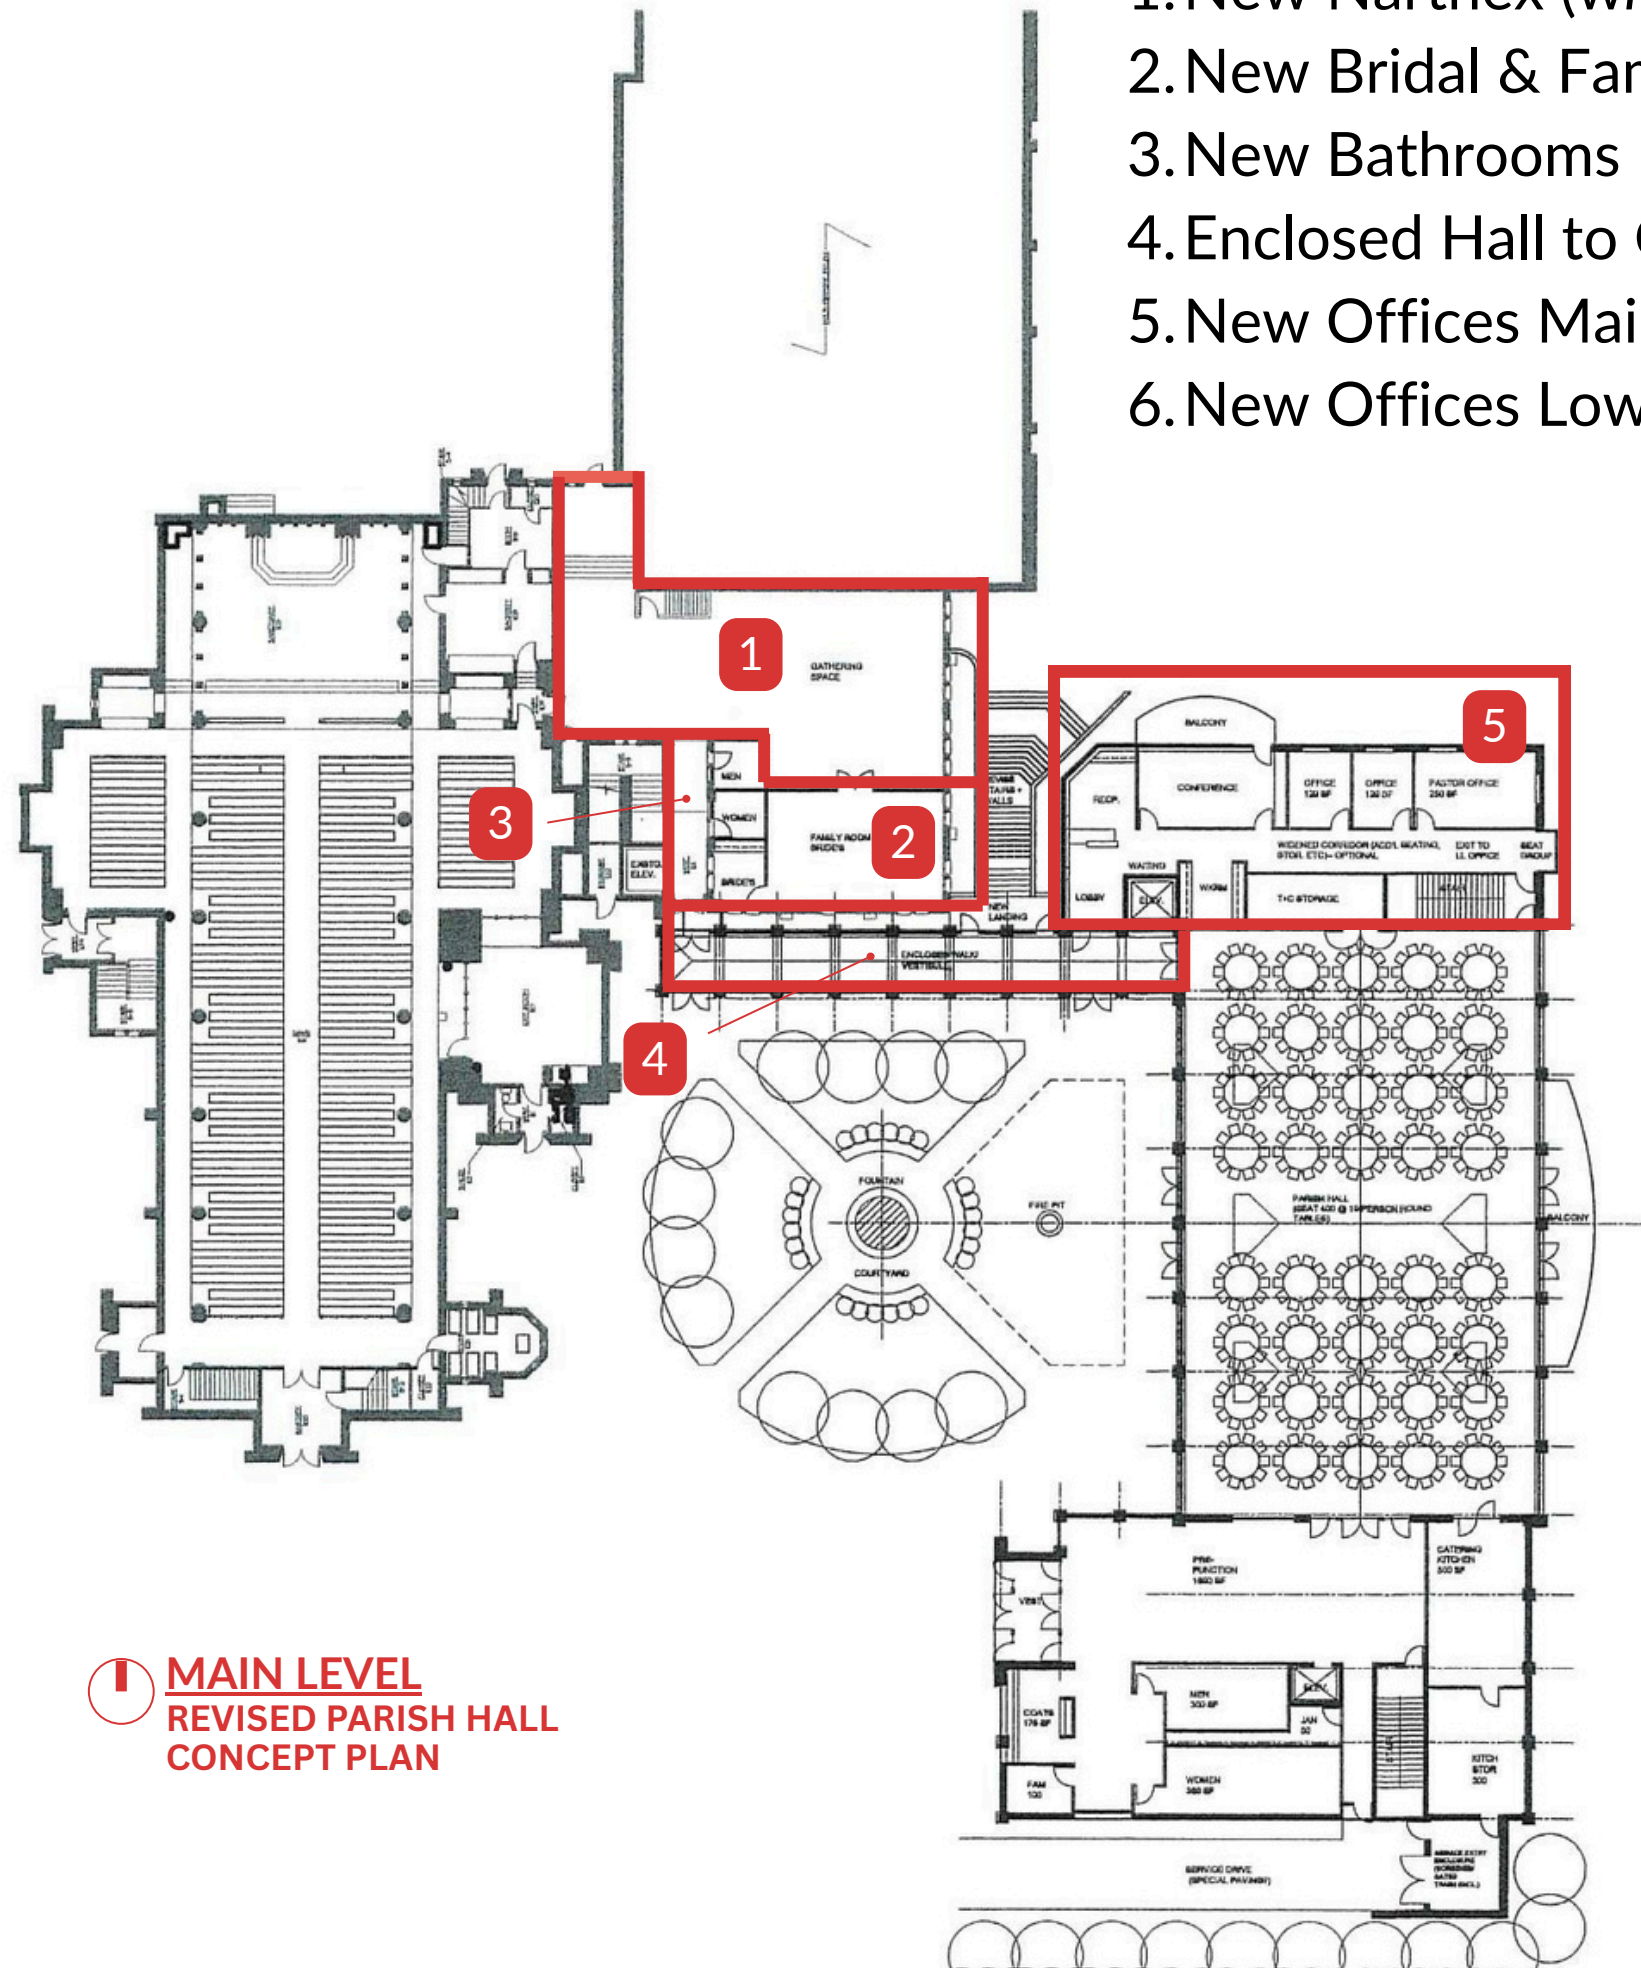

All parish offices will be located in this building, connected to the parish center on the north side.

1. New Narthex (where current parish offices are located.)
2. New Bridal & Family Room
3. New Bathrooms
4. Enclosed Hall to Offices & Parish Center
5. New Offices Main Level
6. New Offices Lower Level with opportunity for growth

① LOWER LEVEL
REVISED PARISH HALL
CONCEPT PLAN

① MAIN LEVEL
REVISED PARISH HALL
CONCEPT PLAN

3-20-26

LEO A DALY