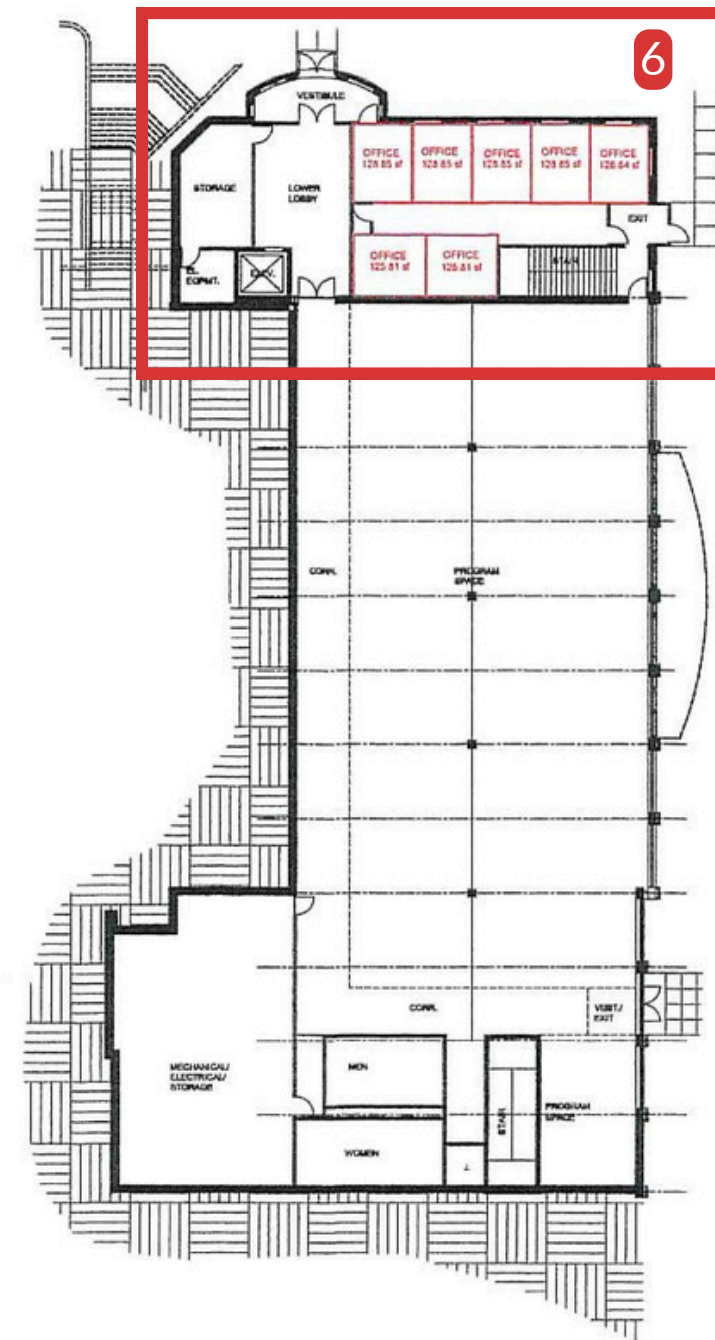

All parish offices will be located in this building, connected to the parish center on the north side.

1. New Narthex (where current parish offices are located.)
2. New Bridal & Family Room
3. New Bathrooms
4. Enclosed Hall to Offices & Parish Center
5. New Offices Main Level
6. New Offices Lower Level with opportunity for growth

① LOWER LEVEL
REVISED PARISH HALL
CONCEPT PLAN

① MAIN LEVEL
REVISED PARISH HALL
CONCEPT PLAN

3-20-26

LEO A DALY